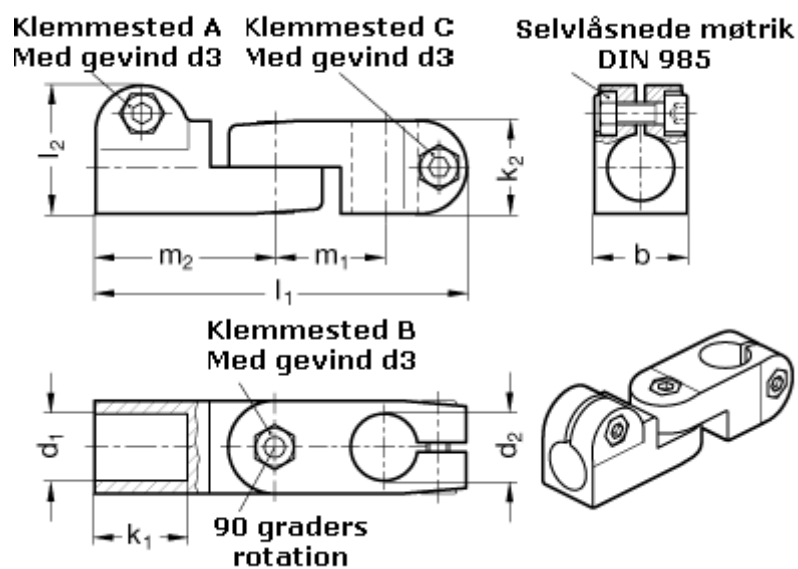

Article number: 20283B14B182SW

Description: E+G swivel clamp  
GN283-B14-B18-2-SW

## Measures

$b = 25$

$m_1 = 29.5$

$d_1 = B14$

$m_2 = 48.5$

$d_2 = B18$

$d_3 = M 6$

$k_1 = 25$